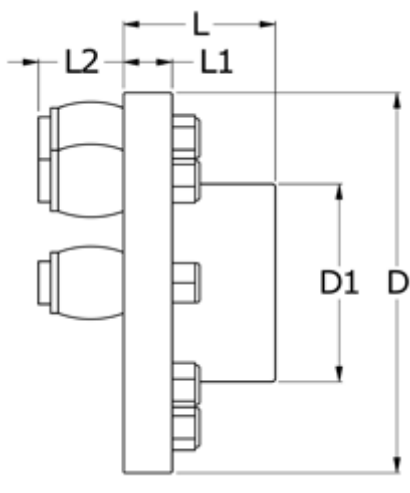

Article number: 330710502

Description: Coupling Rupex size 105
Part 2 (incl. Bolts and rubber elements)

Measures

D	= 105
D1	= 59
L	= 45
L1	= 12
L2	= 30
Max bore	= 38
Torque (N m)	= 200